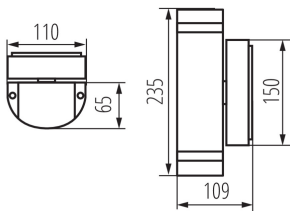

Facade luminaire

5905339224415

IP
44

Kanlux ZEW luminaires are a perfect solution for illuminating facades of buildings of various types, while the light flux directed both upwards and downwards, they create one beautiful decorative light accents on the façade. Owing to the high class of tightness (IP44), the luminaires can be mounted in places directly exposed to weather conditions.

GENERAL DATA:

Colour: black

Place of assembly: wall mounted

Place of application: Indoors and outdoors

Minimum distance from the illuminated object: 0,5m

Fixture lighting direction: up and down

Length [mm]: 110

Width [mm]: 65

Height [mm]: 235

TECHNICAL DATA:

Rated voltage [V]: 220-240 AC

Rated frequency [Hz]: 50

Maximum power [W]: 2 x max 35

Class of protection against electric shock: I

Light source: PAR16

Light source included: no

Cap: GU10

Ambient temperature range to which the product can be exposed: -20÷35

Enclosure material: aluminum alloy

Protective glass material: Tempered glass

Connection type: Bolt terminal block

Range of sections of wires used [mm²]: 1÷2,5

IP class: 44

LOGISTIC DATA:

Packaging method: 12

Number of units in the secondary packaging: 1

Number of units in the packaging: 12

Net unit weight [g]: 890

Grammage [g]: 1036.67

Length of a unit pack [cm]: 11.5

Width of a unit pack [cm]: 11.5

Height of a unit pack [cm]: 24.5

Weight of a cardboard box [kg]: 12.44004

Width of a cardboard box [cm]: 25

Height of a cardboard box [cm]: 53