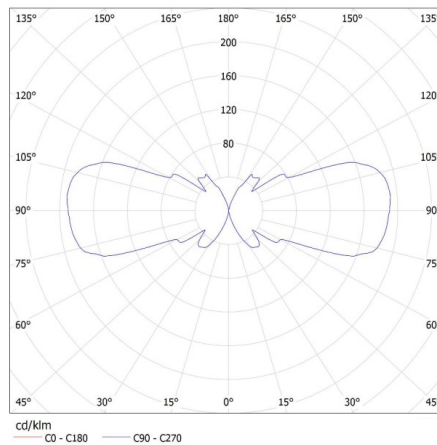

Length of a cardboard box [cm] : 36
Volume of a cardboard box [m³]: 0.0477

KANLUX S.A. (kat 22441) ZEW EL-235U-B + IQ-LED ... 7W / LDC (Polar)

Luminaire: KANLUX S.A. (kat 22441) ZEW EL-235U-B + IQ-LED ... 7W
Lamps: 2 x IQ-LED GU10 7W-WW