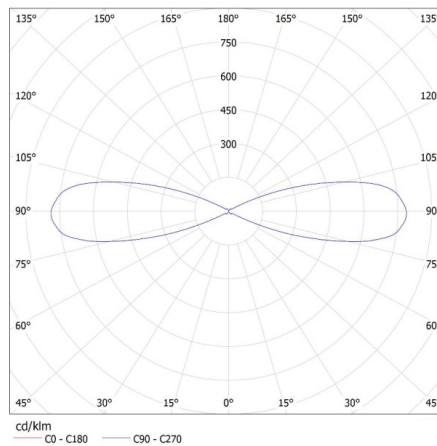

KANLUX S.A. (kat 22441) ZEW EL-235U-B + IQ-LED ... 7W S3 / LDC (Polar)