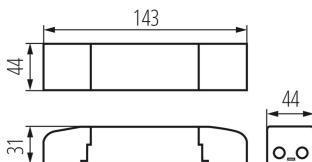

28025 BRAVO DRIVER 36W

LED power supply unit

5905339280251

GENERAL DATA:

Colour: white

Place of application: Indoors

Possibility of installation on a normally flammable surface: yes

Compatible with a dimmer: no

TECHNICAL DATA:

Rated voltage [V]: 220-240 AC

Rated current [A]: 0,2

Rated frequency [Hz]: 50

λ : 0,95

Maximum power [W]: 36

Class of protection against electric shock: II

Material: plastic

Connection type: Terminal block

Range of sections of wires used [mm²]: 0,75÷1

Supply-cord type: direct current

Overload protection: yes

Overvoltage protection: yes

Thermal protection: 110°C

Short-circuit protection: yes

Maximum temperature Ta [°C]: 25

Input voltage - PRI [V]: 220-240

Output voltage - SEC [V]: 30-42

Output current - sec [ma]: 800

IP class: 20

Tc [°C]: 75

LOGISTIC DATA:

Unit of measurement: unit

Packaging method: 6

Number of units in the secondary packaging: 6

Number of units in the packaging: 60

Net unit weight [g]: 108

Grammage [g]: 137.17

Length of a unit pack [cm]: 15

Width of a unit pack [cm]: 5.5

Height of a unit pack [cm]: 3.5

Weight of a cardboard box [kg]: 8.2302

Width of a cardboard box [cm]: 34

Height of a cardboard box [cm]: 20

Length of a cardboard box [cm]: 42

Volume of a cardboard box [m³]: 0.02856