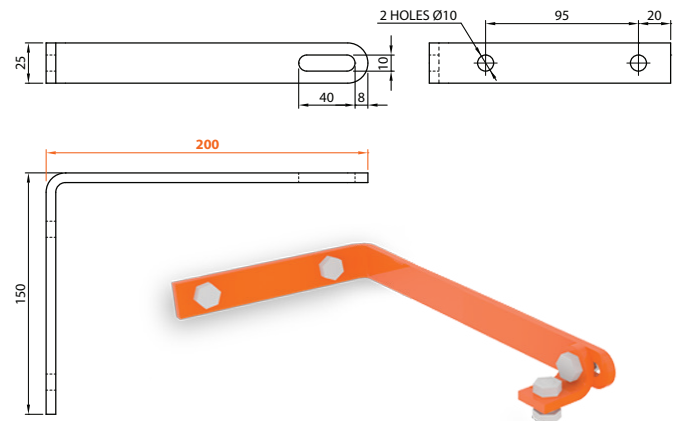

Fluorescent tubes  
Extended lamp life  
Sections up to 6100mm  
Manufactured to any length\*

\* Minimum length 460mm. Sizes greater than 6100mm (20ft) supplied in two or more sections and will be joined with a middle connector.

## TECHNICAL SPECIFICATION

- Diameter: 79mm
- Length: Any size to nearest millimetre (460mm minimum - 6100mm maximum per section)
- Aluminium body
- UV Stabilised frosted polycarbonate lens
- High frequency electronic ballasts
- Philips T8 Cool White lamps (colour 840)
- Mirror reflectors
- Supplied with 200mm adjustable steel brackets
- 1 year parts warranty
- Sealed to IP64

## STANDARD BRACKETS

Can be powder coated to RAL/BS colours on request. Pencil Light is supplied with our standard 200mm adjustable steel brackets, ideal for wall fixing and providing up to one metre depth of illumination. For larger signage these brackets are also available in different sizes upon request. Approximately one bracket per meter of trough light is provided and powder coated to match. Alternative brackets are available if necessary, to suit various fixing requirements. Such as our flat twisted brackets for fixing to the top of a sign tray.