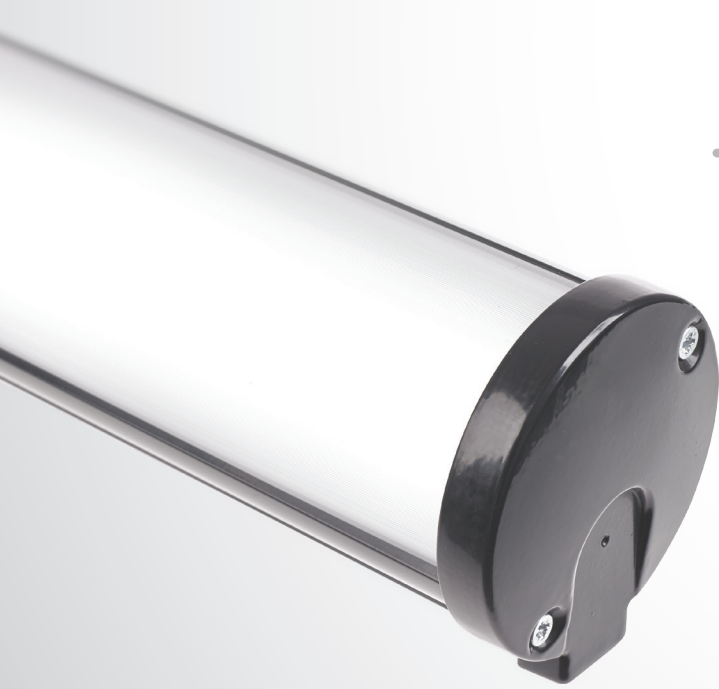

## PENCILLIGHT

Pencil light is a well-established, reliable and cost effective trough lighting solution – ideal for illuminating signage and billboards. The electronic ballasts within Pencil Light maximise life span of the fluorescent tubes whilst improving efficiency.

Fluorescent tubes  
Extended lamp life  
Sections up to 6100mm  
Manufactured to any length\*

\* Minimum length 460mm. Sizes greater than 6100mm (20ft) supplied in two or more sections and will be joined with a middle connector.

## TECHNICAL SPECIFICATION

- Diameter: 79mm
- Length: Any size to nearest millimetre (460mm minimum - 6100mm maximum per section)
- Aluminium body
- UV Stabilised frosted polycarbonate lens
- High frequency electronic ballasts
- Philips T8 Cool White lamps (colour 840)
- Mirror reflectors
- Supplied with 200mm adjustable steel brackets
- 1 year parts warranty
- Sealed to IP64

## STANDARD BRACKETS

Can be powder coated to RAL/BS colours on request. Pencil Light is supplied with our standard 200mm adjustable steel brackets, ideal for wall fixing and providing up to one metre depth of illumination. For larger signage these brackets are also available in different sizes upon request. Approximately one bracket per meter of trough light is provided and powder coated to match. Alternative brackets are available if necessary, to suit various fixing requirements. Such as our flat twisted brackets for fixing to the top of a sign tray.