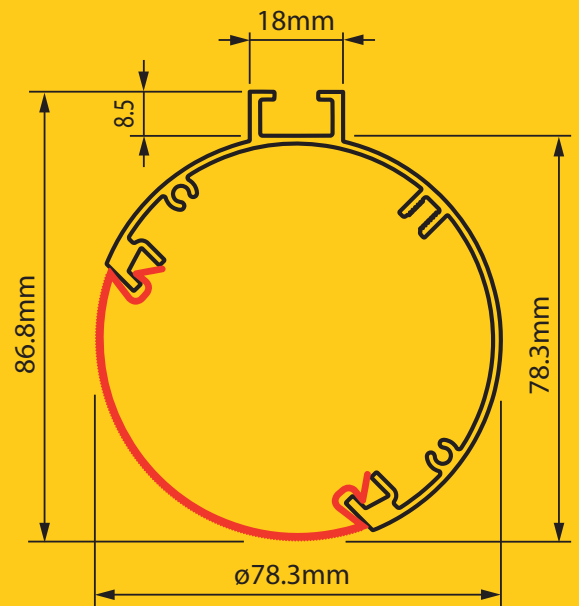

Fluorescent tubes  
Extended lamp life  
Sections up to 6100mm  
Manufactured to any length\*

\* Minimum length 460mm. Sizes greater than 6100mm (20ft) supplied in two or more sections and will be joined with a middle connector.

## TECHNICAL SPECIFICATION

- Diameter: 79mm
- Length: Any size to nearest millimetre (460mm minimum - 6100mm maximum per section)
- Aluminium body
- UV Stabilised frosted polycarbonate lens
- High frequency electronic ballasts
- Philips T8 Cool White lamps (colour 840)
- Mirror reflectors
- Supplied with 200mm adjustable steel brackets
- 1 year parts warranty
- Sealed to IP64

## STANDARD BRACKETS

Can be powder coated to RAL/BS colours on request. Pencil Light is supplied with our standard 200mm adjustable steel brackets, ideal for wall fixing and providing up to one metre depth of illumination. For larger signage these brackets are also available in different sizes upon request. Approximately one bracket per meter of trough light is provided and powder coated to match. Alternative brackets are available if necessary, to suit various fixing requirements. Such as our flat twisted brackets for fixing to the top of a sign tray.