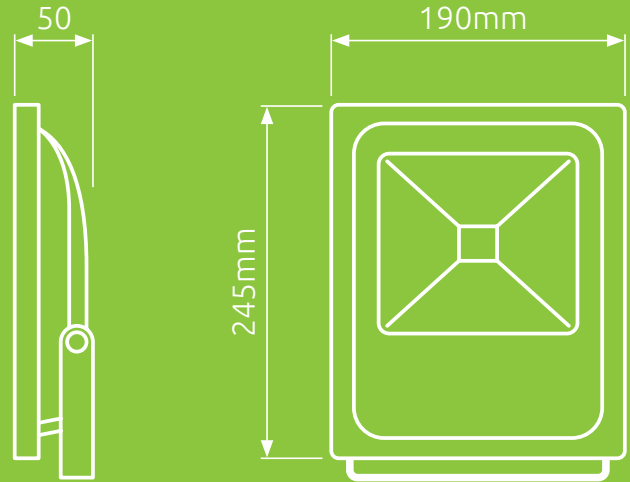

TRADELED

Floodlight
RGB

30W RGB LED Floodlight with Memory Function

Model FL30WRGBM

The 30W RGB Colour Changing Floodlight is ideal for illuminating signage and buildings. Radio Frequency allows for up to 30 m operating distance. The memory function built-in enables the Floodlight to remember the colour or setting last used between uses. It is suitable for use both indoors and outdoors thanks to its IP65 rating. It is maintenance-free with a lifespan of up to 50,000 hours.

* Faulty units will be replaced under warranty, providing they are returned.

SPECIFICATION

Model	FL30WRGBM
Body Colour	Black
Colour Temperature	RGB + 6000K Cool White
Product Dimensions	190 × 245 × 50 mm
Cable Length	1000 mm
Power Consumption	30 W
Input Voltage	85–277 V _{AC}
Frequency	50/60 Hz
Radio Frequency	Yes
Memory Function	Yes
Total Lumens Output	2700 Lm
IP Rating	IP65
PSU	Internal RGB driver/receiver
Beam Angle	120°
Box Dimensions	195 × 250 × 55 mm
Net Weight	1.01 kg
Gross Weight	1.12 kg
Warranty	2 years

LIGHT PREVIEW

REMOTE PREVIEW

BRACKET ARM

Includes 4 × Coach Bolts.
Available in 500mm and 750mm sizes.

*Sold Separately

*TradeLED Limited reserve the right to change this information at any time without notice.