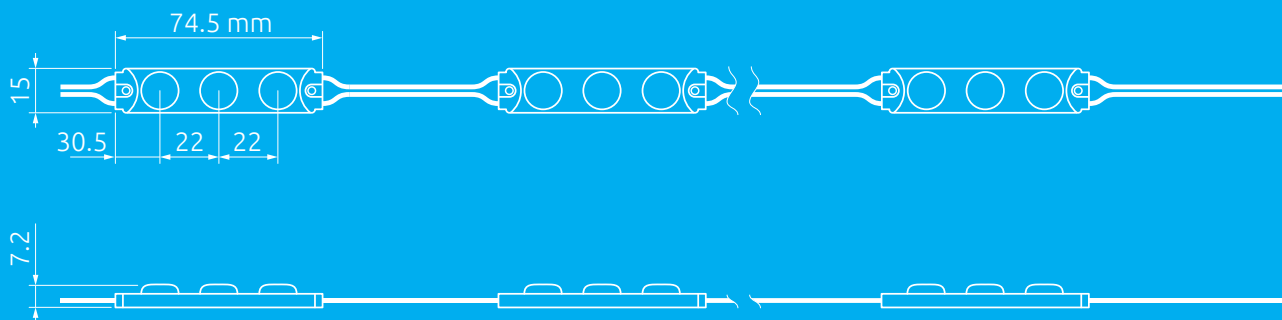

Triple LED Module 1W 12V 20pc String

Part Number [LM03-1W12VCW](#)

The Triple LED Module is ideal for illuminating signs 80 – 150mm depth; from built up letters to light boxes. A domed lens design allows for wide and even light spread with up to 160° beam angle with no spotting.

IP65 Rated
1W Per Module
100 Lumens Per Module
Best For 80 – 150mm Depth Signs
5 Year Warranty*

* Faulty units will be replaced under warranty, providing they are returned. The warranty does not cover any labour costs involved.

**TradeLED Limited reserve the right to change this information at any time without notice. Sample photograph, actual product not shown. Result achieved may vary.

SPECIFICATION

Product Code	LM03-1W12VCW
Colour Temperature	6500K
Power Consumption	1W Per Module
Modules Per String	20 pcs
LED Type	SMD 2835 LED
LED Brand	Sanan
Lumen Output	100 Lumens Per Module
Voltage	12V DC (Constant Voltage)
Dimensions	74.5 × 15 × 7.2mm
LED Module Centre Distance	155mm
IP Rating	IP65
Beam Angle	160°
Application	Best For 80 – 150mm Depth Signs
Warranty	5 Years