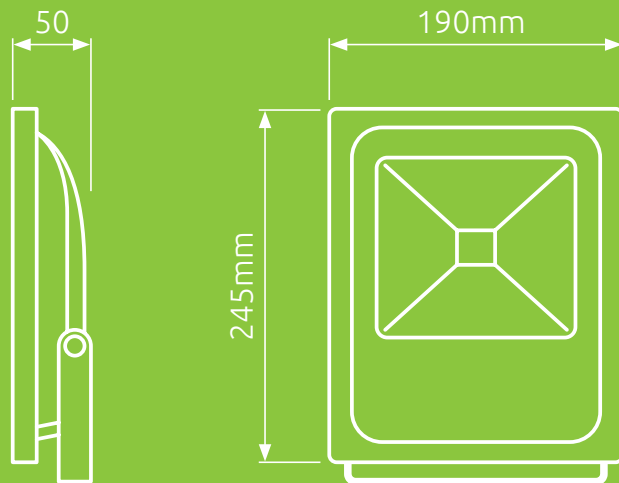

TRADELED

Floodlight
RGB

30W RGB LED Floodlight with Memory Function

Model FL30WRGBM

The 30W RGB LED Floodlight is perfect for adding final touches of colour to any sign or building. Included is a Radio Frequency remote control and built-in receiver. With memory function built in it remembers the colour or setting last used. Link two or more together and synchronise them. It is suitable for outdoor use thanks to its IP65 rating. It is maintenance free with a lifespan of up to 50,000 hours.

* Faulty units will be replaced under warranty, providing they are returned.

SPECIFICATION

Model	FL30WRGBM
Body Colour	Black
Colour Temperature	RGB
Product Dimensions	190×50×245mm
Cable Length	1000mm
Power Consumption	30W
Input Voltage	AC85-277V
Frequency	50/60Hz
Radio Frequency	Yes
Memory Function	Yes
Total Lumens Output	2700Lm
IP Rating	IP65
LEDs	RGB
PSU	Internal RGB driver/receiver
Beam Angle	120°
Box Dimensions	195×55×250mm
Carton Size	42×40×27cm
Gross Weight Per Unit	1.12kg
Net Weight Per Unit	1.01kg
Warranty	2 years