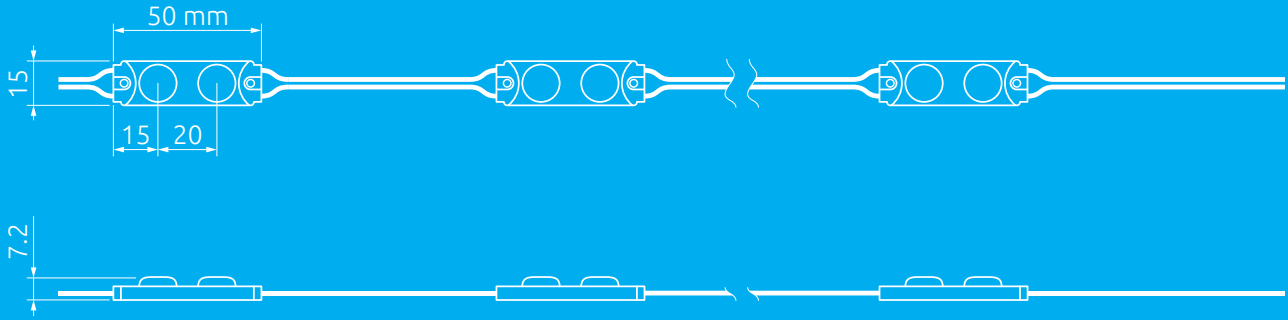

Double LED Module 0.72W 12V 20pc String

Part Number [LM02-0.72W12VCW](#)

The Double LED Module is perfect for illuminating signs 80 – 150mm depth; from built up letters to light boxes. A domed lens design allows for wide and even light spread with up to 160° beam angle with no spotting.

IP65 Rated
0.72W Per Module
70 Lumens Per Module
Best For 80 – 150mm Depth Signs
5 Year Warranty*

* Faulty units will be replaced under warranty, providing they are returned. The warranty does not cover any labour costs involved.

**TradeLED Limited reserve the right to change this information at any time without notice. Sample photograph, actual product not shown. Result achieved may vary.

SPECIFICATION

PREVIEW

Product Code	LM02-0.72W12VCW
Colour Temperature	6500K
Power Consumption	0.72W Per Module
Modules Per String	20 pcs
LED Type	SMD 2835 LED
LED Brand	Sanan
Lumen Output	70 Lumens Per Module
Voltage	12V DC (Constant Voltage)
Dimensions	50.5 × 15 × 7.2mm
LED Module Centre Distance	155mm
IP Rating	IP65
Beam Angle	160°
Application	Best For 80 – 150mm Depth Signs
Warranty	5 Years