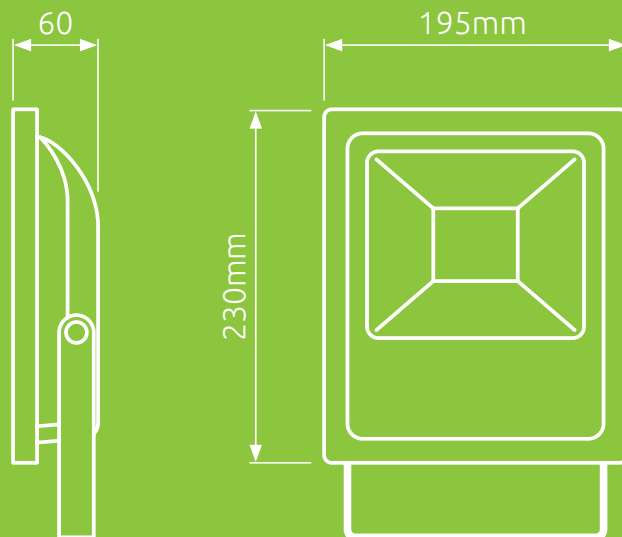

## SPECIFICATION

Model	FL30MBPWSMD
Body Colour	Black
Colour Temperature	6000K
Product Dimensions	230×195×60mm
Cable Length	1000mm
Power Consumption	30W
Input Voltage	AC85-277V
Frequency	50/60Hz
Lumens Per Watt	120Lm/W
Total Lumens Output	3600Lm
IP Rating	IP65
LEDs	Bridgelux SMD
PSU	Mean Well LPC-35-1050
Surge Protection	Yes
Beam Angle	120°
Box Dimensions	200×67×245mm
Gross Weight Per Unit	1.86kg
Net Weight Per Unit	1.81kg
Warranty	2 years