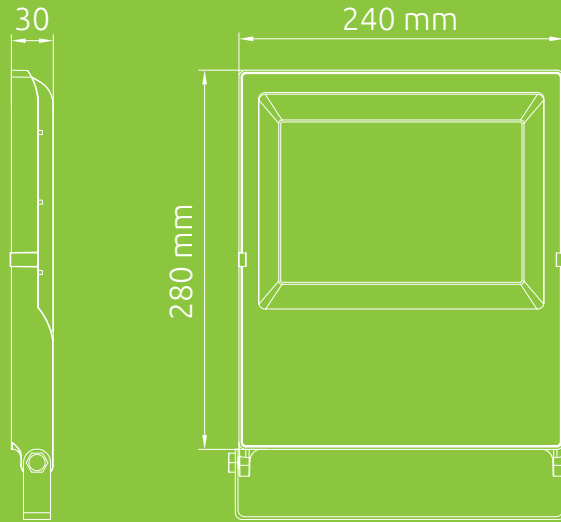

## 100W Osram DOB LED Floodlight

Models **FL100WDSO-CW** / **FL100WDSO-WW**

The 100W LED Floodlight is powered by Osram, using driverless LED technology, with a highly efficient light output of 130 Lumens Per Watt. The LED Floodlight is an ultra-slim and modern design with frosted glass and is highly suitable for both indoor and outdoor applications, rated IP66 against dust and water ingress.

## SPECIFICATION

|                      |   |   |
|----------------------|---|---|
| Product Code         | FL100WDSO-CW  | FL100WDSO-WW  |
| LED Colour           | 6000K<br>Cool White  | 3000K<br>Warm White  |
| Total Output Wattage | 100 W   |   |
| LED Chip Brand       | Osram   |   |
| LED Type             | SMD LED 2835  |   |
| Total Light Output   | 13000 lm  |   |
| Energy Efficiency    | 130 lm/W  |   |
| Body Colour          | Black   |   |
| Body Material        | Aluminium   |   |
| Glass Type           | Frosted   |   |
| IP Rating            | IP66  |   |
| Product Dimensions   | 280 × 240 × 30 mm   |   |
| Cable Length         | 1000 mm   |   |
| Beam Angle           | 120 °   |   |
| LED Life             | 50,000 Hours  |   |
| CRI                  | 80  |   |
| Input Voltage        | 220 – 240 V <sub>AC</sub>   |   |
| Frequency            | 50/60 Hz  |   |
| Working Temperature  | -20 – 45 °C   |   |
| Power Supply         | DOB   |   |
| Power Factor         | 0.9   |   |
| Net Weight           | 1.61 kg   |   |
| Gross Weight         | 1.83 kg   |   |
| Warranty             | 2 Years   |   |